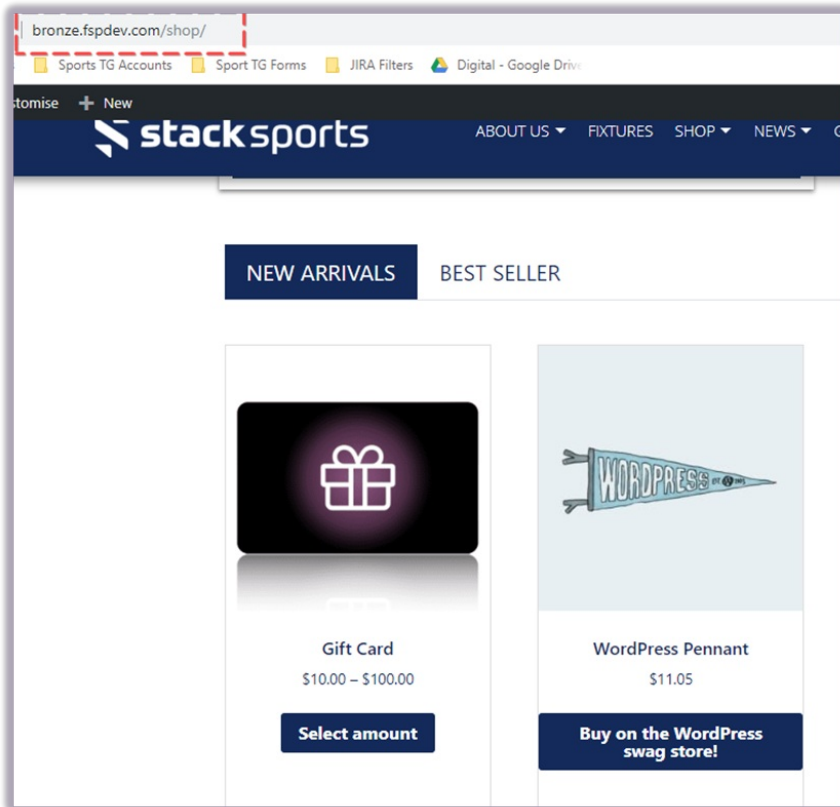

Accessing your Main Shop Page

Last Modified on 10/12/2018 2:13 pm AEDT

Your Bronze GameDay Shop can be visited on the front end by going to [yourdomain.com/shop](#)

Related Articles
