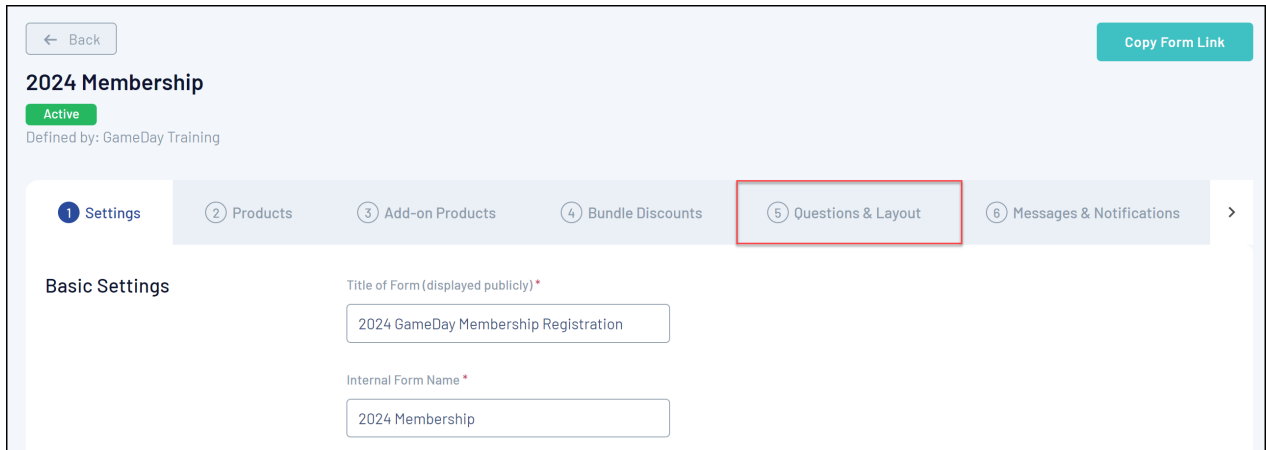

## How do I change the order of questions on a Membership Form?

Last Modified on 23/01/2024 2:21 pm AEDT

When building a Membership Form or Event through GameDay, you can modify the order in which questions appear on your form using the steps below:

1. In the left-hand menu, click **Membership Forms > MEMBERSHIP FORMS**

2. Click **EDIT** next to the relevant form

3. Click the **QUESTIONS & LAYOUT** tab

3. In the main container of your form layout, scroll down to the editable question (any questions greyed out are not able to be modified, as they form the initial page in the registration form) and use the drag and drop function to the left of the question name to drag the question into another position on the layout, as shown below: