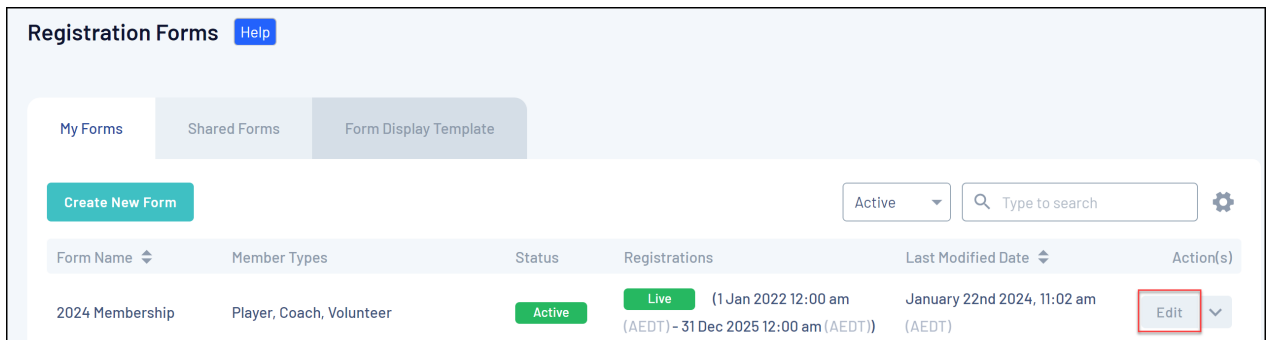

## How do I change the order of questions on a Membership Form?

Last Modified on 23/01/2024 2:21 pm AEDT

When building a Membership Form or Event through GameDay, you can modify the order in which questions appear on your form using the steps below:

1. In the left-hand menu, click **Membership Forms > MEMBERSHIP FORMS**

2. Click **EDIT** next to the relevant form

3. Click the **QUESTIONS & LAYOUT** tab

3. In the main container of your form layout, scroll down to the editable question (any questions greyed out are not able to be modified, as they form the initial page in the registration form) and use the drag and drop function to the left of the question name to drag the question into another position on the layout, as shown below: