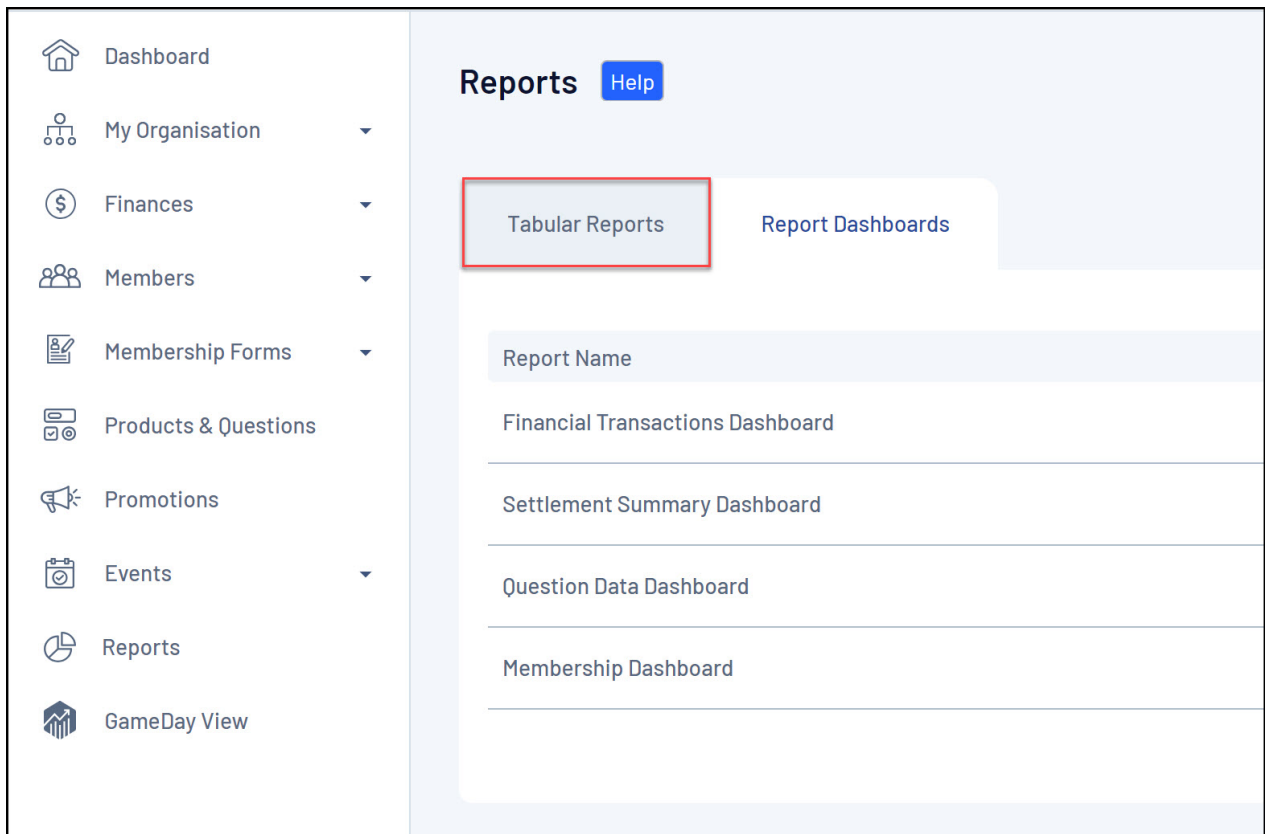

## Admins and Contacts Report

Last Modified on 06/12/2023 11:42 am AEDT

The **Admins & Contacts Report** provides a listing of current administrators for your organisation. If you are at a higher level within a tiered hierarchy, you will be able to see the administrators and contacts listed for each organisation within your hierarchy, including:

- Name
- Organisation
- Status (Enabled or Disabled)
- Whether they are a primary contact
- Email Address
- Mobile Phone
- Roles held within the organisation

To run an **Admins & Contacts Report**:

1. On the left-hand menu, click **REPORTS**

2. Click the **TABULAR REPORTS** tab

3. Find the **Admins & Contact Report** and click **VIEW REPORT**

Organisation Detail Report	<a href="#">View Report</a>
Advanced Clearance Report - Transferred In	<a href="#">View Report</a>
Event Detail Report	<a href="#">View Report</a>
Advanced Member Report	<a href="#">View Report</a>
Rosterfy Import - Basic Export Report	<a href="#">View Report</a>
Admins and Contacts Report	<a href="#">View Report</a>
Advanced Clearance Report - Transferred Out	<a href="#">View Report</a>
Event Team	<a href="#">View Report</a>
Event Team Transaction	<a href="#">View Report</a>