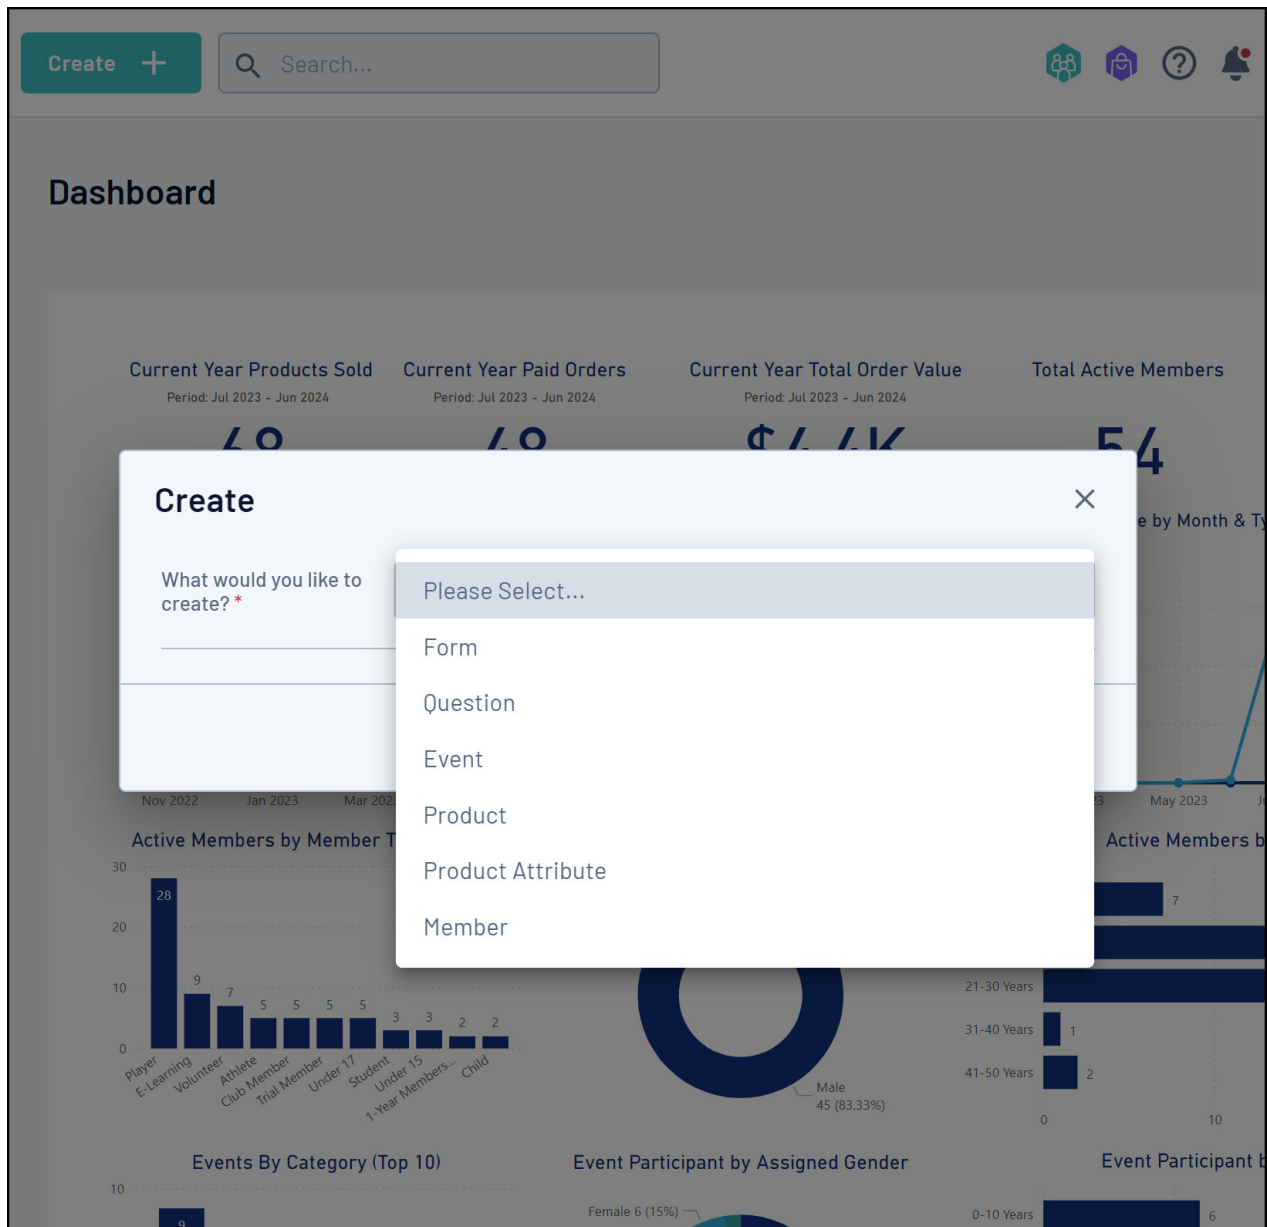

Global Create

Last Modified on 30/10/2023 2:43 pm AEDT

All GameDay administrators have access to the **Global Create** feature, allowing quick and easy creation of particular assets.

To access the Global Create option:

1. Click the **CREATE** button in the top toolbar

2. Choose what you would like to create. Using this option, you can create:

- **Form:** Allows you start building your member's registration journey by creating a new [Membership Form](#)
- **Question:** Allows you to define the information you want to collect through registrations by creating a new [Custom Question](#)
- **Event:** Allows you start building your end-to-end event journey by creating a new [Event](#)
- **Product:** Allows you to define the fees you want to collect through registration forms and event by creating a new [Product](#)
- **Product Attribute:** Allows you to define selectable options for Add-on Products (I.e. T-Shirt Size) by creating a new [Product Attribute](#)
- **Email Template:** Allows you to start composing regular email content by creating a new [Email Template](#)