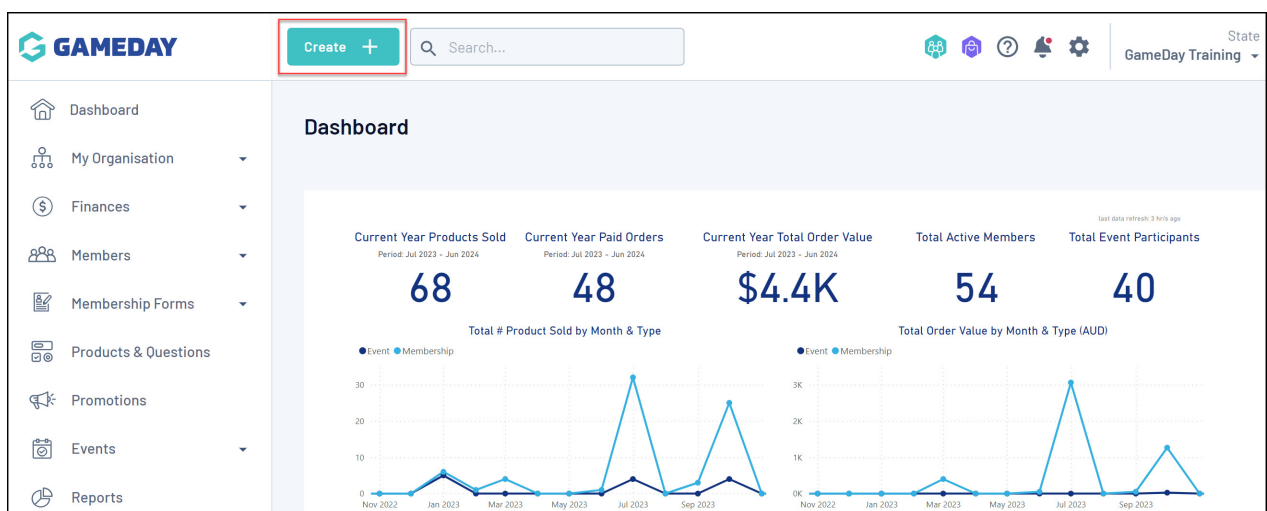

Global Create

Last Modified on 30/10/2023 2:43 pm AEDT

All GameDay administrators have access to the **Global Create** feature, allowing quick and easy creation of particular assets.

To access the Global Create option:

1. Click the **CREATE** button in the top toolbar

2. Choose what you would like to create. Using this option, you can create:

- **Form:** Allows you start building your member's registration journey by creating a new [Membership Form](#)
- **Question:** Allows you to define the information you want to collect through registrations by creating a new [Custom Question](#)
- **Event:** Allows you start building your end-to-end event journey by creating a new [Event](#)
- **Product:** Allows you to define the fees you want to collect through registration forms and event by creating a new [Product](#)
- **Product Attribute:** Allows you to define selectable options for Add-on Products (I.e. T-Shirt Size) by creating a new [Product Attribute](#)
- **Email Template:** Allows you to start composing regular email content by creating a new [Email Template](#)