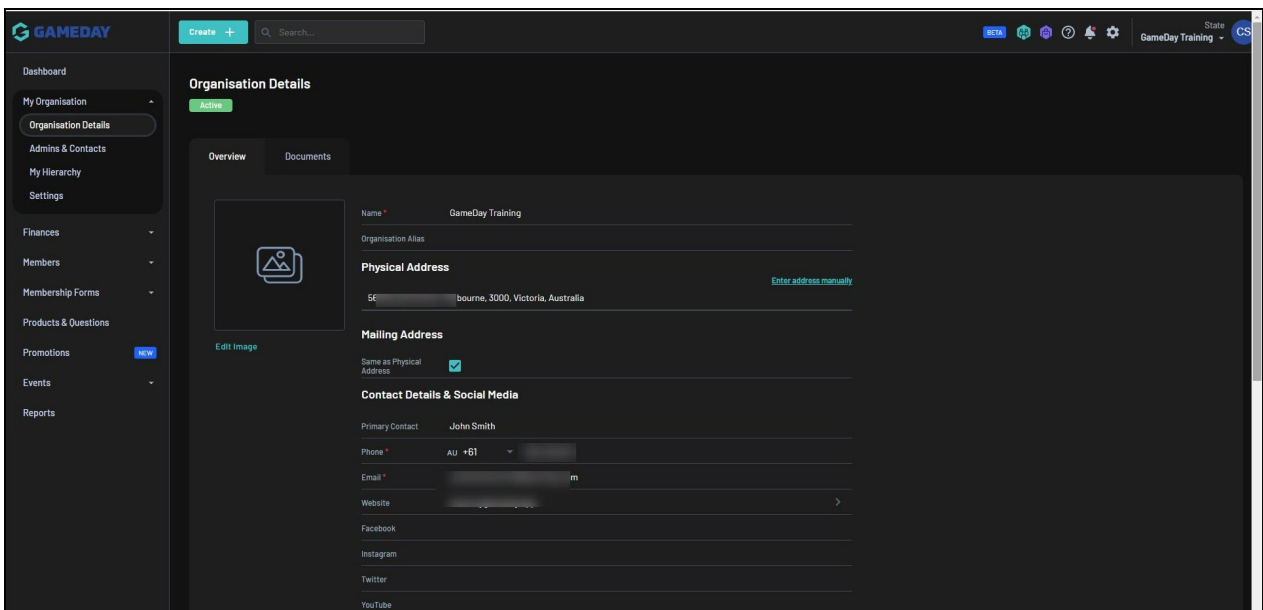

Dark Mode

Last Modified on 31/10/2023 3:07 pm AEDT

GameDay allows you to view and navigate the system using **Dark Mode**, which gives you the ability to view the system in a darker colour scheme, which may assist some users in viewing content with greater contrast or simply viewing the platform in a different aesthetic based on personal preference.

To toggle between Dark Mode and Light Mode:

Click on your user avatar in the top right-hand corner, then click **DARK MODE**.

This will change the theme to Dark Mode, as shown below:

NOTE: If you change your display to Dark Mode and then log out, the platform will remember this mode and retain the display settings the next time you access the platform. If you wish to stay in Light Mode, make sure to toggle back before logging out.