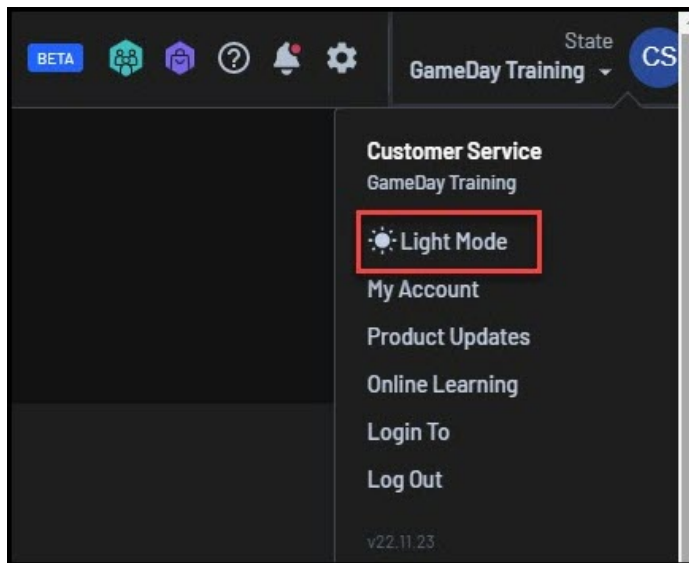

NOTE: If you change your display to Dark Mode and then log out, the platform will remember this mode and retain the display settings the next time you access the platform. If you wish to stay in Light Mode, make sure to toggle back before logging out.

To toggle back to Light Mode, click on your user avatar in the top right-hand corner, then click **LIGHT MODE**.

Related Articles