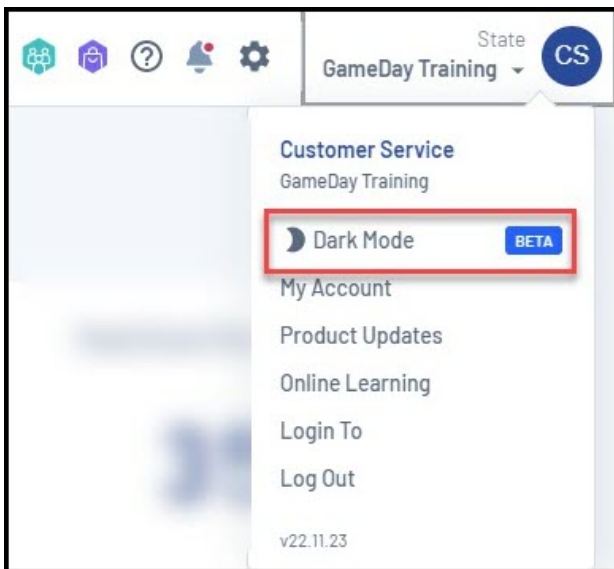

Dark Mode

Last Modified on 31/10/2023 3:07 pm AEDT

GameDay allows you to view and navigate the system using **Dark Mode**, which gives you the ability to view the system in a darker colour scheme, which may assist some users in viewing content with greater contrast or simply viewing the platform in a different aesthetic based on personal preference.

To toggle between Dark Mode and Light Mode:

Click on your user avatar in the top right-hand corner, then click **DARK MODE**.

This will change the theme to Dark Mode, as shown below:

NOTE: If you change your display to Dark Mode and then log out, the platform will remember this mode and retain the display settings the next time you access the platform. If you wish to stay in Light Mode, make sure to toggle back before logging out.